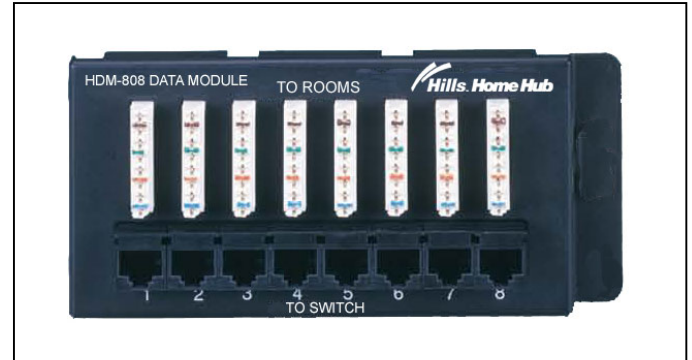

# HDM-808 Data / Patch Module

The Hills Home Hub HDM-808 Data / Patch Panel Module provides network interface for local area network applications such as home computer networks and ADSL services, and supports Category 5e performance.

This module provides eight 4-pair 110/IDC connectors, and each of them connects to an individual RJ-45 jack for patching to the Hills Home Hub **HES-108** Ethernet Switch.

**Available from July 1st 2004.**