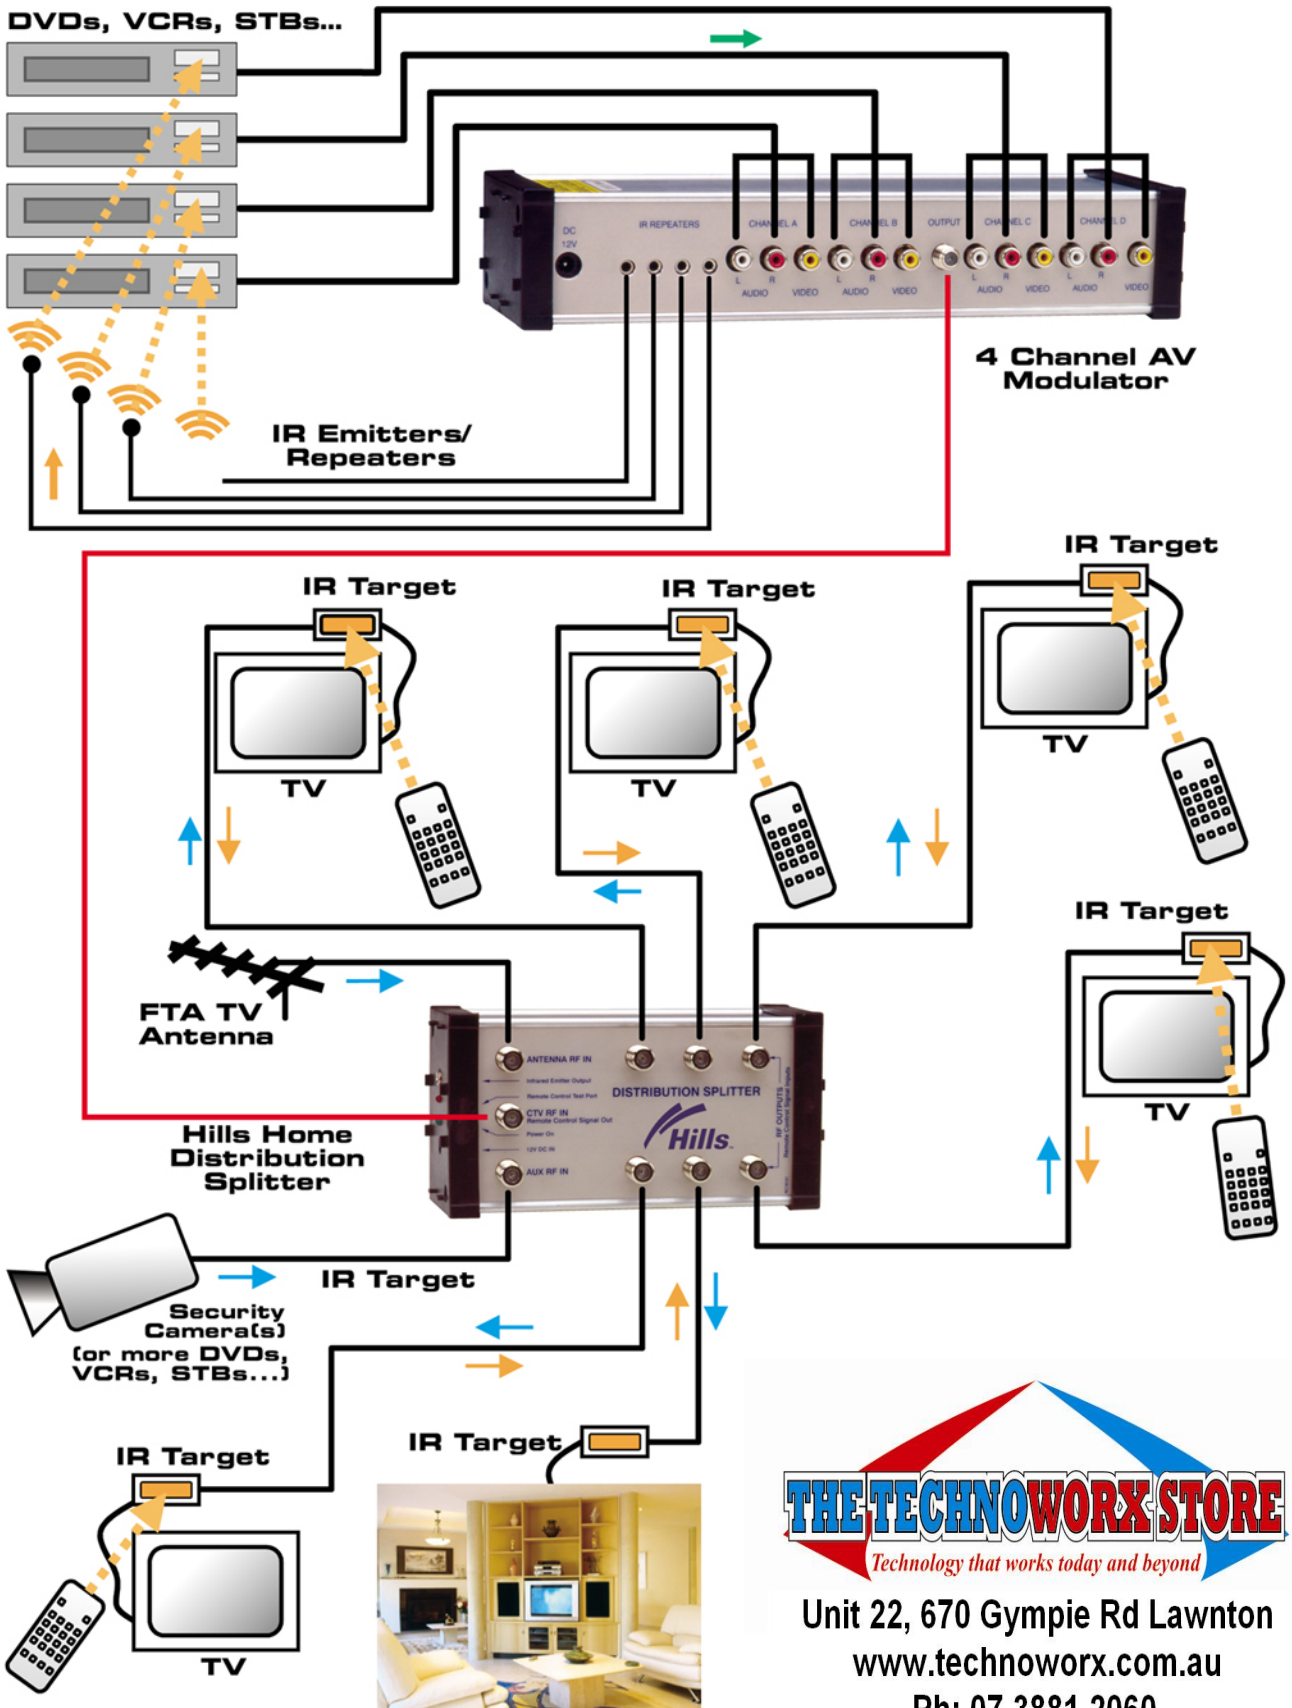

Typical Entertainment System Configuration

- ➔ A/V Signals
- ➔ RF TV Signals
- ➔ IR Signals

THE TECHNORX STORE
Technology that works today and beyond

Unit 22, 670 Gympie Rd Lawnton
www.technorx.com.au
 Ph: 07 3881 2060